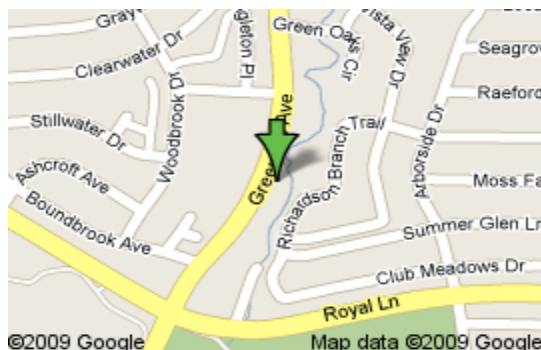

40 DAYS FOR LIFE™ DALLAS

FALL PRAYER VIGIL
24 hours a day / 7 days a week

Map & Directions

Southwestern abortion facility
8616 Greenville Avenue at Royal Lane (NE Corner), Dallas, TX 75243
in the Royal Creek Professional Park office complex

The Southwestern abortion facility is located at 8616 Greenville Avenue. The closest major intersection is Royal Lane and Greenville Avenue. The closest major highway is US-75.

Directions from US-75

Take the exit toward Royal Ln/Meadow Rd.
Turn East onto Royal Ln.
Turn North onto Greenville Ave.

The Southwestern late-term abortion facility is in the Royal Creek Professional Park complex on the right, at the northeast corner of Greenville Avenue and Royal Lane.

Parking

The best place to park is on Boundbrook Avenue, which is the first side street **north** of the intersection of Greenville Avenue and Royal Lane, on the **west side** of Greenville Avenue (across the street from the office complex). You may also park in the parking lot of the Gaston Christian Center, 8515 Greenville Avenue (NW corner of Greenville and Royal across the street from the abortion facility) at any time **except** on Sundays. Please do **not** display any pictures or posters dealing with abortion anywhere in the church parking lot, including on or around your vehicle, and **do not park in the Royal Creek Professional Park office complex parking lot at any time.**